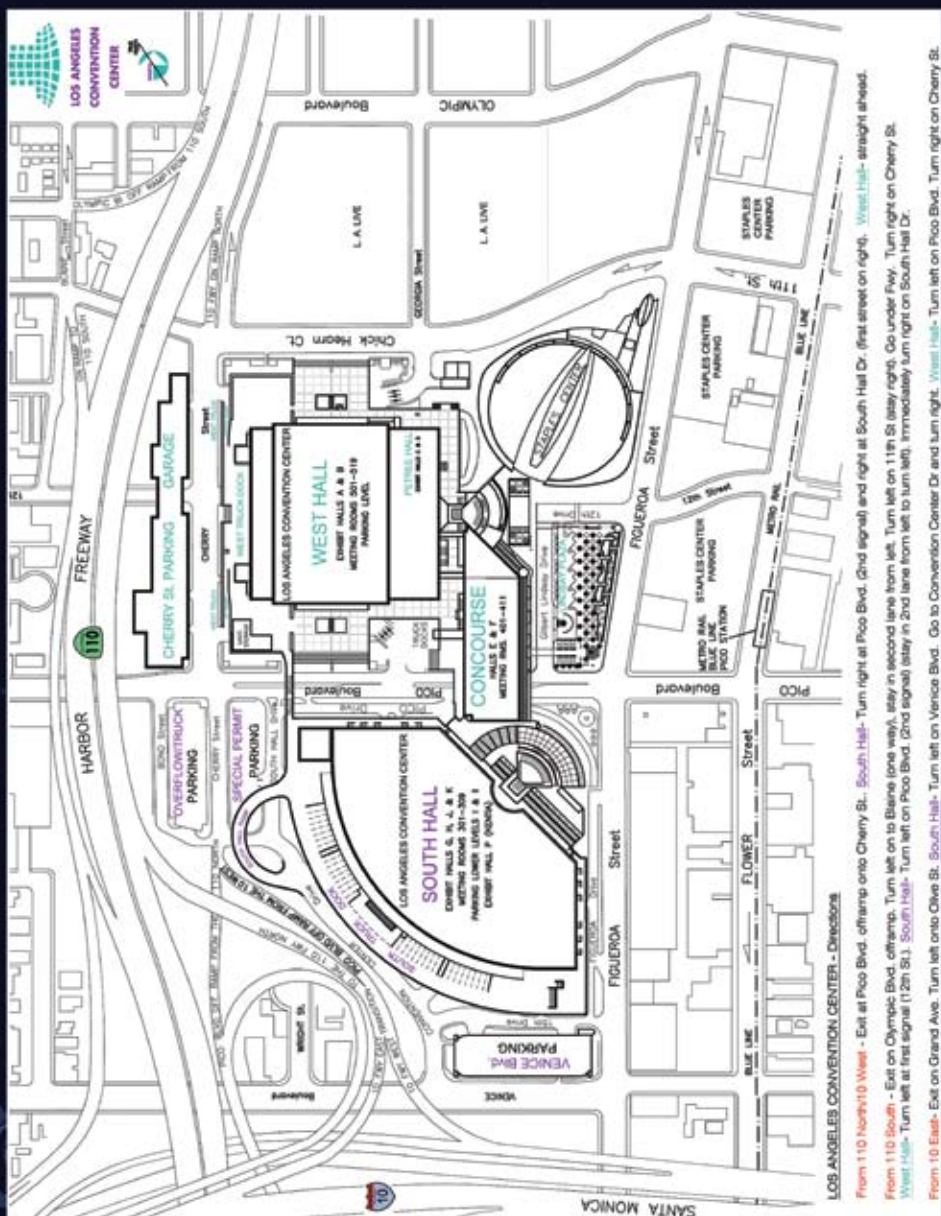

SOMEBODY LOVES YOU CRUSADE

LOS ANGELES 08

with Raul Ries

LA Convention Center

June 27-29

LOS ANGELES CONVENTION CENTER - Directions

From 110 North 110 West - Exit at Pico Blvd. Off ramp onto Cherry St. **South Hall** - Turn right at Pico Blvd. (2nd signal) and right at South Hall Dr. first street on right. **West Hall** - straight ahead.

From 10 East - Exit on Grand Ave. Turn left onto Olive St. **South Hall** - Turn left on Venice Blvd. Go to Convention Center Dr and turn right. **West Hall** - Turn left on Pico Blvd. Turn right on Cherry St.